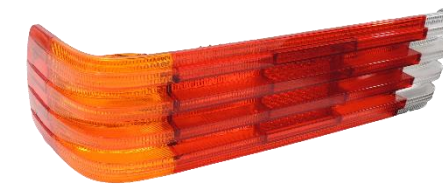

1972-1989 Mercedes Benz
R107 Tail Light LH

OEM #: A1078202866;
MB07002CL