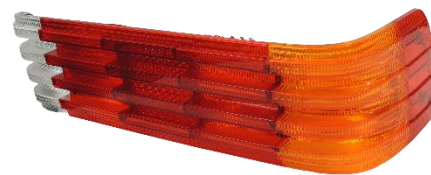

1972-1989 Mercedes Benz
R107 Tail Light RH

OEM #: A1078202766;
MB07002CR